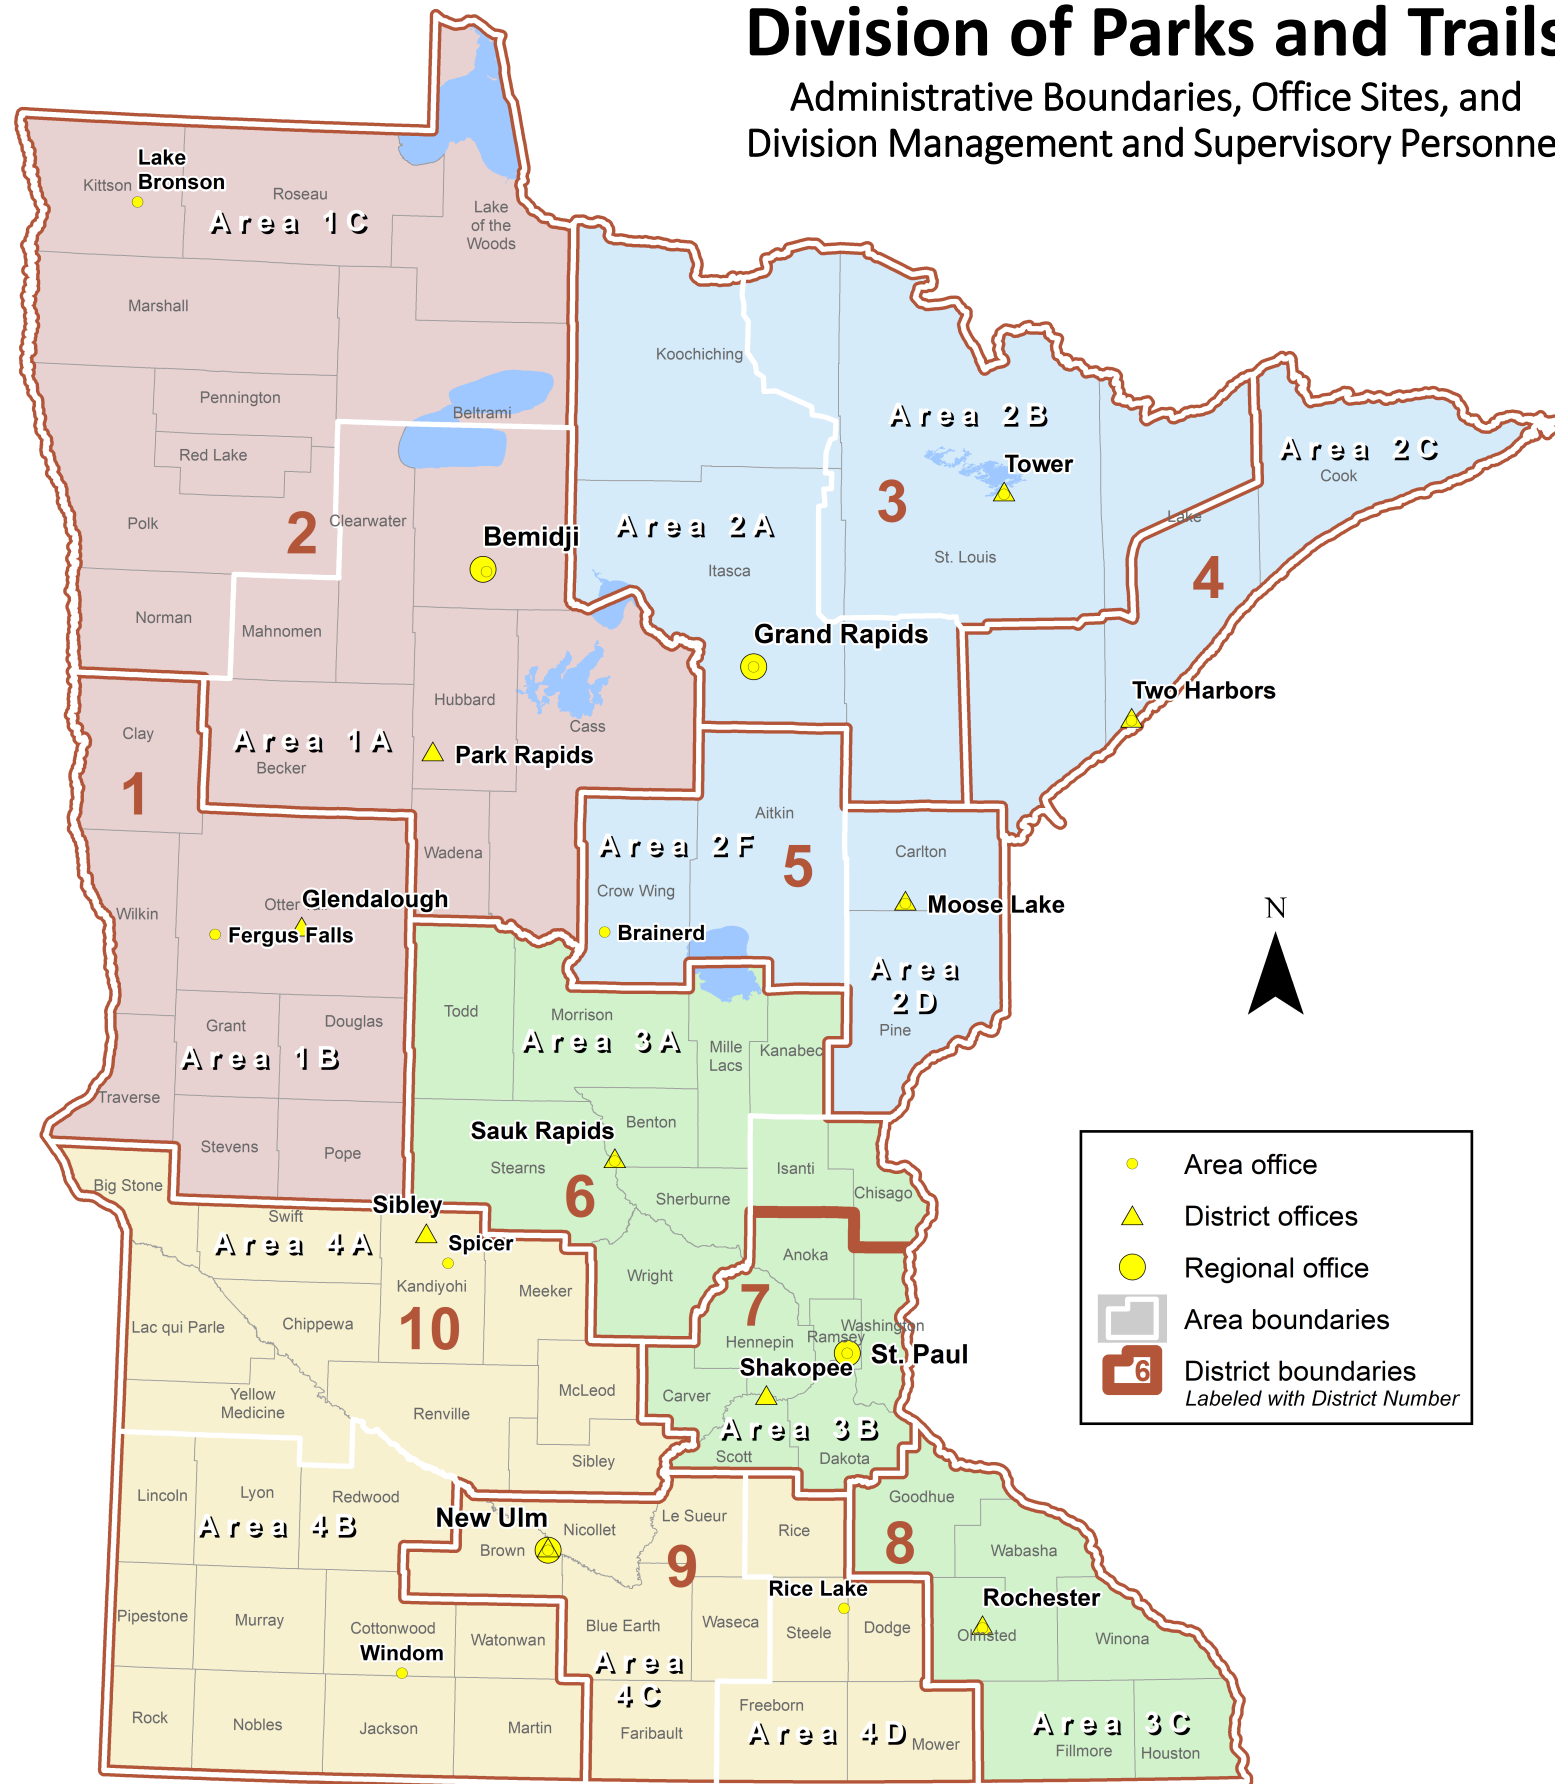

Division of Parks and Trails

Administrative Boundaries, Office Sites, and Division Management and Supervisory Personnel

NORTHWEST REGION — REGION 1			
POSITION	NAME	PHONE	LOCATION
Regional Manager	Ben Bergey	218-308-2652	Bemidji
Assistant Regional Manager	Melody Webb	218-671-7962	Fergus Falls
District 1 Supervisor	Shawn Donais	218-261-6903	Glendalough SP
Area 1B Supervisor	Jeff Fjestad	218-671-7964	Fergus Falls
District 2 Supervisor	Lance Crandall	218-732-8452 x238	Park Rapids
Area 1A Supervisor	Dave Schotzko	218-308-2367	Bemidji
Area 1C Supervisor	Allen Larsen	218-425-7504	Hayes Lake SP

NORTHEAST REGION — REGION 2			
POSITION	NAME	PHONE	LOCATION
Regional Manager	Scott Kelling	218-328-8986	Grand Rapids
Assistant Regional Manager	John Voges	218-328-8991	Grand Rapids
District 3 Supervisor	Jordan Schaefer	218-328-8790	Tower
Area 2A Supervisor	Kacie Stanek	218-328-8984	Grand Rapids
Area 2B Supervisor	Joe Majerus	218-300-7842	Tower
District 4 Supervisor	Christa Maxwell	218-834-1429	Two Harbors
Area 2C Supervisor	Kevin Johnson	218-834-1431	Two Harbors
District 5 Supervisor	Joe Alberio	218-460-7030	Moose Lake
Area 2D Supervisor	Mary Straka	218-460-7024	Moose Lake
Area 2F Supervisor	Wade Miller	218-203-4447	Brainerd

CENTRAL REGION — REGION 3			
POSITION	NAME	PHONE	LOCATION
Regional Manager	Kelli Bruns	651-259-5747	St. Paul
Assistant Regional Manager	Dave Rickert	651-259-5741	St. Paul
District 6 Supervisor	Paul Kurvers	651-583-2125 x230	Wild River SP
Area 3A Supervisor	Tim Edgeton	320-223-7861	Sauk Rapids
District 7 Supervisor	Martha Reger	952-236-5180	Shakopee
Area 3B Supervisor	Rachel Henzen	651-259-5875	St. Paul
District 8 Supervisor	Gretchen Miller	507-206-2841	Rochester
Area 3C Supervisor	Jess Althoff	507-206-2845	Rochester